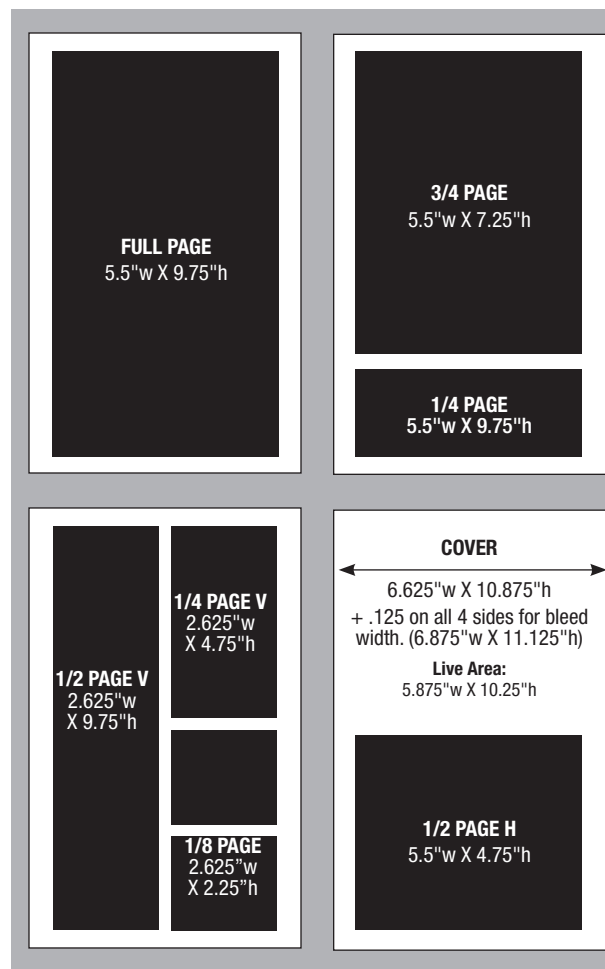

A guide to smarter and healthier living. A comprehensive list of Hospitals, Labs, Health Care Providers, Facilities, and Medical Products & Supplies.

AD RATES

Cover Positions:	1x	3x	6x
IFC & IBC	\$2,200	\$1,960	\$1,890
Back Cover	\$2,950	\$2,655	\$2,535

Color Rates	1x	3x	6x
Full page color premium position (page 1, 3, 5)	\$1,950	\$1,755	\$1,675
Full page color	\$1,690	\$1,525	\$1,450
3/4 page color	\$1,250	\$1,125	\$1,075
1/2 page color (Horizontal or Vertical)	\$975	\$860	\$840
1/4 page color (Horizontal or Vertical)	\$575	\$520	\$495
1/8 page color	\$435	\$395	\$375

B/W	1x	3x	6x
Full page	\$1,350	\$1,215	\$1,160
3/4 page	\$1,000	\$900	\$860
1/2 page (Horizontal or Vertical)	\$780	\$705	\$670
1/4 page (Horizontal or Vertical)	\$450	\$405	\$390
1/8 page	\$345	\$310	\$295

SAVE **MORE** WHEN YOU ADVERTISE IN **MULTIPLE** BUSINESS GUIDES!

LISTING RATES

\$330: Standard listing
\$450: Listing with b/w logo
\$530: Listing with color logo

Listing rate includes:
 bold face listings,
 contact name, address,
 phone and fax numbers,
 email, web site and
 detailed company profile.